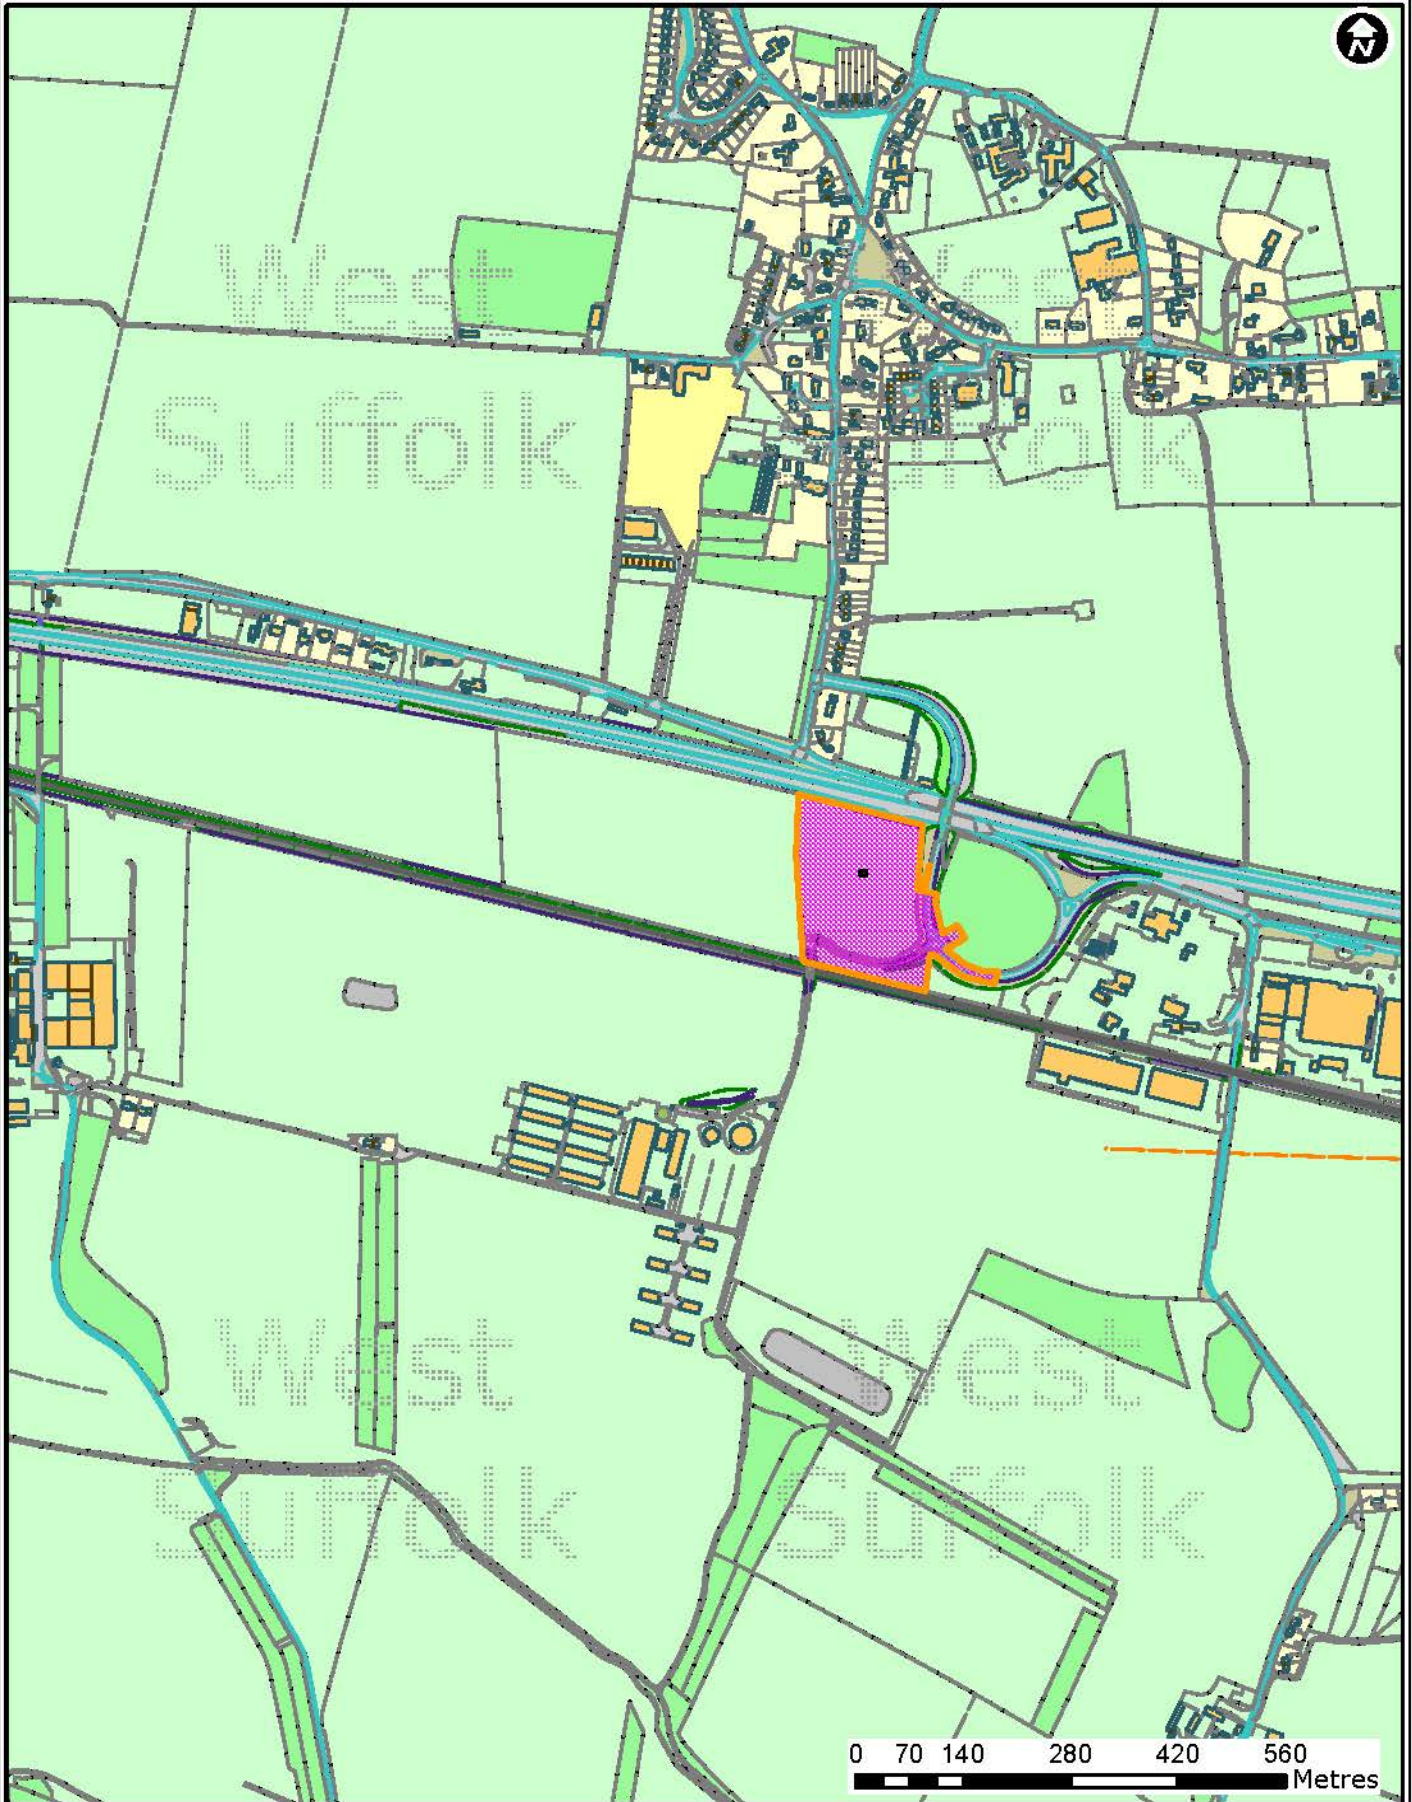

**DC/16/1723/OUT**

Proposed Truck stop Adj Road from A14 to C629, Risby

Forest Heath • St Edmundsbury

**West Suffolk**  
working together

© Crown Copyright and database rights 2016 OS 100019675/100023282. You are not permitted to copy, sub-license, distribute or sell any of this data to third parties in any form. Use of this data is subject to terms and conditions. See [www.westsuffolk.gov.uk/disclaimer.cfm](http://www.westsuffolk.gov.uk/disclaimer.cfm).

**Scale: 1:9,863**  
**Date: 07/02/2017**